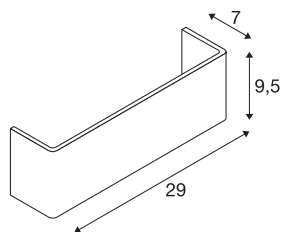

## MANA

lamp shade, wood, grey/brown, L/H/T 29/9,5/7 cm

MANA lamp shade 29 made of wood, 290 mm in length and 95 mm high in grey/brown.

## TECHNICAL DATA

Item no.	1000621
IP Code	IP 20
Color	grey
Light distribution	asymmetric
Light outlet	direct - indirect
Length	29 cm
Height	9.5 cm
Depth	7 cm
Net weight	0.155 kg
Gross weight	0.418 kg
BIG WHITE Page	353