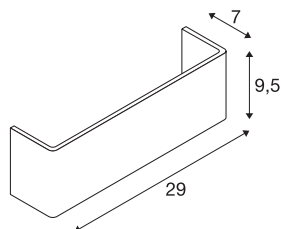

MANA

lamp shade, aluminium, polished aluminium, L/H/T
29/9,5/7 cm

MANA lamp shade 29 made of aluminium, 290 mm in length and 95 mm high in polished aluminium.

TECHNICAL DATA

Item no.	1000624
IP Code	IP 20
Color	aluminium
Light distribution	asymmetric
Light outlet	direct - indirect
Length	29 cm
Height	9.5 cm
Depth	7 cm
Net weight	0.404 kg
Gross weight	0.662 kg