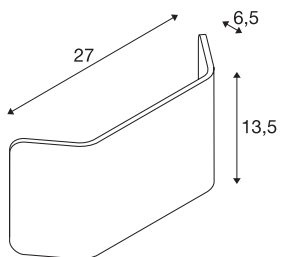

MANA

lamp shade, wood, grey/brown, L/H/T 27/13,5/6,5 cm

MANA lamp shade 27 made of wood, 270 mm in length and 135 mm high in grey/brown.

TECHNICAL DATA

Item no.	1000626
IP Code	IP 20
Color	grey
CRI	90
Light distribution	asymmetric
Light outlet	direct - indirect
Length	27 cm
Height	13.5 cm
Depth	6.5 cm
Net weight	0.178 kg
Gross weight	0.458 kg