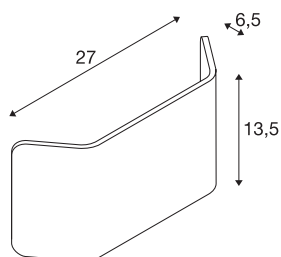

MANA

lamp shade, aluminium, white, L/H/T 27/13,5/6,5 cm

MANA lamp shade 27 made of aluminium, 270 mm in length and 135 mm high in white.

TECHNICAL DATA

Item no.	1000628
IP Code	IP 20
Color	white
Light distribution	asymmetric
Light outlet	direct - indirect
Length	27 cm
Height	13.5 cm
Depth	6.5 cm
Net weight	0.475 kg
Gross weight	0.754 kg