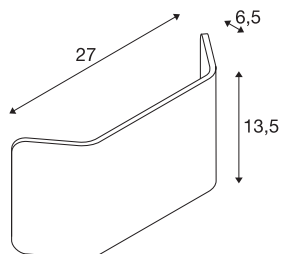

MANA

lamp shade, aluminium, polished aluminium, L/H/T
27/13,5/6,5 cm

MANA lamp shade 27 made of aluminium, 270 mm in length and 135 mm high in polished aluminium.

TECHNICAL DATA

Item no.	1000629
IP Code	IP 20
Color	aluminium
CRI	90
Light distribution	asymmetric
Light outlet	direct - indirect
Length	27 cm
Height	13.5 cm
Depth	6.5 cm
Net weight	0.461 kg
Gross weight	0.745 kg