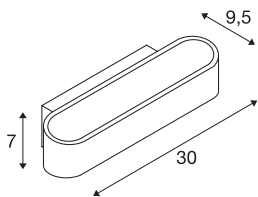

## TECHNICAL DATA

|                           |  |
|---------------------------|--|
| Item no.                  | 1000634                                  |
| IP Code                   | IP 20                                    |
| Assembly                  | Surface                                  |
| Dimmable                  | Yes                                      |
| Dimming technology        | Dim-to-Warm, Leading edge, trailing edge |
| Primary nominal voltage   | 220-240V ~50/60Hz                        |
| Secondary power / voltage | 500 mA                                   |
| Safety class              | I  |
| Wattage                   | 21 W                                     |
| Stroboscopic effect (SVM) | 0.03                                     |
| Lumen                     | 135-1340 lm                              |
| Colour temperature        | 2000-3000 Kelvin                         |
| Color                     | white                                    |
| CRI                       | 90                                       |
| LXXBXX data               | L70B50                                   |
| Service life              | 30000 h                                  |
| Width                     | 30 cm                                    |
| Height                    | 7 cm                                     |
| Depth                     | 9.5 cm                                   |
| Net weight                | 1.07 kg                                  |
| Gross weight              | 1.335 kg                                 |
| BIG WHITE Page            | 367                                      |