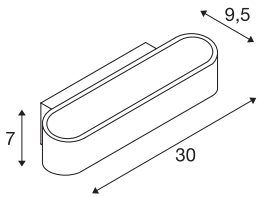

ASSO 300

wall light, LED, 2000K-3000K Dim to Warm, brushed aluminium/white

The distinctive LED UP/DOWN recessed wall light ASSO 300 is equipped with two ultra-modern, powerful COB LEDs which emit light indirectly. Thus it is ideal for glare-free lighting of stairs, staircases and rooms. The lighting atmosphere can be adjusted/dimmed in an uncomplicated way using the dim-to-warm function. Due to the incorporated constant current LED driver, placed within the canopy, the electrical connection is made directly to 230V mains supply. This luminaire contains built-in LED lamps.

TECHNICAL DATA

Item no.	1000635
IP Code	IP 20
Assembly	Surface
Assembly details	Wall
Dimmable	Yes
Dimming technology	Dim-to-Warm, Leading edge, trailing edge
Primary nominal voltage	220-240V ~50/60Hz
Secondary power / voltage	500 mA
Safety class	I
Wattage	21 W
Stroboscopic effect (SVM)	0.03
Lumen	135-1340 lm
Colour temperature	2000-3000 Kelvin
Color	aluminium
CRI	90
LXXBXX data	L70B50
Service life	30000 h
Width	30 cm
Height	7 cm
Depth	9.5 cm
Net weight	1.053 kg
Gross weight	1.323 kg