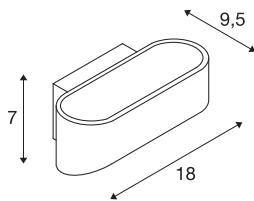

## ASSO

wall light, LED, 2000K-3000K Dim to Warm, white

The distinctive LED UP/DOWN recessed wall light ASSO LED is equipped with two ultra-modern, powerful COB LEDs which emit light indirectly. Thus it is ideal for glare-free lighting of stairs, staircases and rooms. The lighting atmosphere can be adjusted/dimmed in an uncomplicated way using the dim-to-warm function. Due to the incorporated constant current LED driver, placed within the canopy, the electrical connection is made directly to 230V mains supply. This luminaire contains built-in LED lamps.

## TECHNICAL DATA

Item no.	1000636
IP Code	IP 20
Assembly	Surface
Assembly details	Wall
Dimmable	Yes
Dimming technology	Dim-to-Warm, trailing edge
Primary nominal voltage	220-240V ~50/60Hz
Secondary power / voltage	250 mA
Safety class	I
Wattage	11 W
Level of inrush current	1 A
Duration of inrush current	68 $\mu$ s
Stroboscopic effect (SVM)	0.09
Lumen	700 lm
Colour temperature	2000-3000 Kelvin
Color	white
CRI	90
LXXBXX data	L70B50
Service life	30000 h
Width	18 cm
Height	7 cm
Depth	9.5 cm

## Light Source

916608	
--------	---

Net weight	0.673 kg
Gross weight	0.822 kg