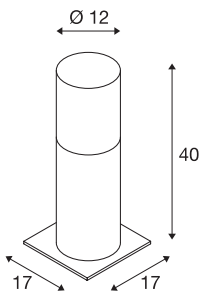

## LISENNE POLE 40

E27, grey, IP54

The discreet LISENNE floor stand comes with a smoke-d-glass look on a base made of basalt. With its in-built E27 socket, the luminaire is suitable for both LED and energy-saving lamps. An earth spike and a concrete anchor set are optionally available. In addition, the installation can be extended by adding appropriate wall, ceiling, table and pendant lights from the series.

### TECHNICAL DATA

Item no.	1000665
Socket	E27
Number of sockets	1
IP Code	IP 54
Impact resistance class	IK 02
Assembly	Surface
Assembly details	Ground
Primary nominal voltage	220-240V ~50/60Hz
Safety class	I
Wattage	23 W
Color	grey
Light distribution	rotational symmetric
Light outlet	direct - indirect
Height	40 cm
Diameter	12 cm
Net weight	5.336 kg
Gross weight	6.632 kg
BIG WHITE Page	662

## Recommended lamp

1005268	ST58 E27 , transparent LED light, 7.5W 2700K CRI90 320°
---------	---

## Accessories

229422	Earth spike , galvanised steel, 50 cm
--------	---------------------------------------