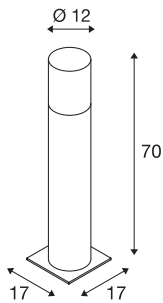

## LISENNE POLE 70

E27, grey, IP54

The discreet LISENNE floor stand comes with a smoke-d-glass look on a base made of basalt. With its in-built E27 socket, the luminaire is suitable for both LED and energy-saving lamps. An earth spike and a concrete anchor set are optionally available. In addition, the installation can be extended by adding appropriate wall, ceiling, table and pendant lights from the series.

### TECHNICAL DATA

Item no.	1000666
Socket	E27
Number of sockets	1
IP Code	IP 54
Impact resistance class	IK 02
Assembly	Surface
Assembly details	Ground
Primary nominal voltage	220-240V ~50/60Hz
Safety class	I
Wattage	23 W
Color	grey
Light distribution	rotational symmetric
Light outlet	direct - indirect
Height	70 cm
Diameter	12 cm
Net weight	12.274 kg
Gross weight	14.034 kg
BIG WHITE Page	662

## Recommended lamp

1005268	ST58 E27 , transparent LED light, 7.5W 2700K CRI90 320°
---------	---

## Accessories

229422	Earth spike , galvanised steel, 50 cm
--------	---------------------------------------