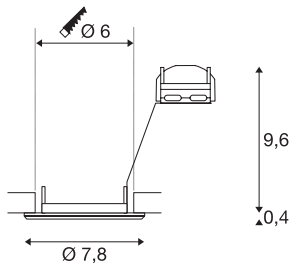

## PIKA

recessed ceiling light, QPAR51, rigid, white, max. 50W

The rigid high-voltage recessed fitting PIKA QPAR51 is available in white, chrome, brass and silver-grey. PIKA is a modern spotlight for extraordinary lighting. The electrical connection is made directly to the 230V mains supply.

## TECHNICAL DATA

Item no.	1000714
Socket	GU10
Number of sockets	1
IP Code	IP 20
Assembly	Recessed
Assembly details	Ceiling
Number of through-wires	10
Primary nominal voltage	220-240V ~50/60Hz
Safety class	II
Wattage	50 W
Color	white
Light outlet	direct
Height	10 cm
Diameter	7.8 cm
Net weight	0.112 kg
Gross weight	0.146 kg
Shape of cut-out	round
Installation depth	10 cm
Installation diameter	6 cm
BIG WHITE Page	228