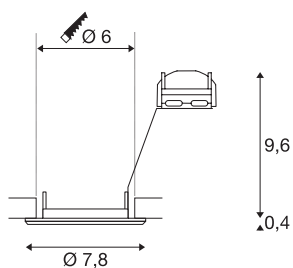

## PIKA

recessed ceiling light, QPAR51, rigid, chrome, max. 50W

The rigid high-voltage recessed fitting PIKA QPAR51 is available in white, chrome, brass and silver-grey. PIKA is a modern spotlight for extraordinary lighting. The electrical connection is made directly to the 230V mains supply.

## TECHNICAL DATA

Item no.	1000715
Socket	GU10
Number of sockets	1
IP Code	IP 20
Assembly	Recessed
Assembly details	Ceiling
Number of through-wires	10
Primary nominal voltage	220-240V ~50/60Hz
Safety class	II
Wattage	50 W
Color	chrome
Light outlet	direct
Height	10 cm
Diameter	7.8 cm
Net weight	0.113 kg
Gross weight	0.149 kg
Shape of cut-out	round
Installation depth	10 cm
Installation diameter	6 cm
BIG WHITE Page	228