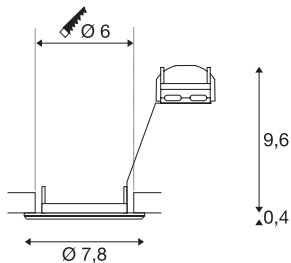

## PIKA

recessed ceiling light, QPAR51, rigid, brass, max. 50W

The rigid high-voltage recessed fitting PIKA QPAR51 is available in white, chrome, brass and silver-grey. PIKA is a modern spotlight for extraordinary lighting. The electrical connection is made directly to the 230V mains supply.

## TECHNICAL DATA

Item no.	1000716
Socket	GU10
Number of sockets	1
IP Code	IP 20
Assembly	Recessed
Assembly details	Ceiling
Number of through-wires	10
Primary nominal voltage	220-240V ~50/60Hz
Safety class	II
Wattage	50 W
Color	brass
Light outlet	direct
Height	10 cm
Diameter	7.8 cm
Net weight	0.113 kg
Gross weight	0.147 kg
Shape of cut-out	round
Installation depth	10 cm
Installation diameter	6 cm
BIG WHITE Page	228