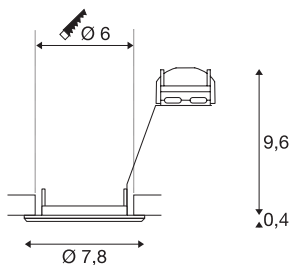

## PIKA

recessed ceiling light, QPAR51, rigid, silver-grey, max. 50W

The rigid high-voltage recessed fitting PIKA QPAR51 is available in white, chrome, brass and silver-grey. PIKA is a modern spotlight for extraordinary lighting. The electrical connection is made directly to the 230V mains supply.

## TECHNICAL DATA

Item no.	1000717
Socket	GU10
Number of sockets	1
IP Code	IP 20
Assembly	Recessed
Assembly details	Ceiling
Number of through-wires	10
Primary nominal voltage	220-240V ~50/60Hz
Safety class	II
Wattage	50 W
Color	grey
Light outlet	direct
Height	10 cm
Diameter	7.8 cm
Net weight	0.113 kg
Gross weight	0.147 kg
Shape of cut-out	round
Installation depth	10 cm
Installation diameter	6 cm
BIG WHITE Page	228