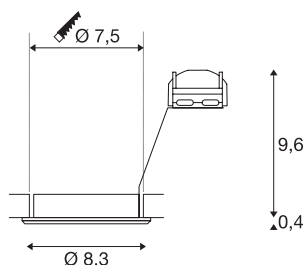

PIKA

recessed ceiling light, QPAR51, swivelling, white, max. 50W

The swivelling high-voltage recessed fitting PIKA QPAR51 is available with a white, chrome, brass or silver-grey housing, and allows the desired beam angle to be individually directed. PIKA is a modern spotlight for extraordinary lighting. The electrical connection is made directly to the 230V mains supply.

TECHNICAL DATA

Item no.	1000718
Socket	GU10
Number of sockets	1
Tilt range	30 °
Rotating or tilting	tiltable
IP Code	IP 20
Assembly	Recessed
Assembly details	Ceiling
Number of through-wires	10
Primary nominal voltage	220-240V ~50/60Hz
Safety class	II
Wattage	50 W
Color	white
Light outlet	direct
Height	10 cm
Diameter	8.3 cm
Net weight	0.144 kg
Gross weight	0.178 kg
Shape of cut-out	round
Installation depth	10 cm
Installation diameter	7.5 cm
BIG WHITE Page	228