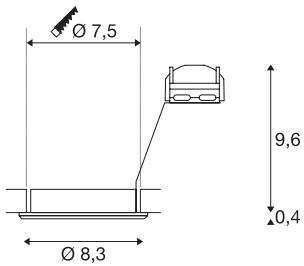

PIKA

recessed ceiling light, QPAR51, swivelling, chrome, max. 50W

The swivelling high-voltage recessed fitting PIKA QPAR51 is available with a white, chrome, brass or silver-grey housing, and allows the desired beam angle to be individually directed. PIKA is a modern spotlight for extraordinary lighting. The electrical connection is made directly to the 230V mains supply.

TECHNICAL DATA

Item no.	1000719
Socket	GU10
Number of sockets	1
Tilt range	30 °
Rotating or tilting	tiltable
IP Code	IP 20
Assembly	Recessed
Assembly details	Ceiling
Number of through-wires	10
Primary nominal voltage	220-240V ~50/60Hz
Safety class	II
Wattage	50 W
Color	chrome
Light outlet	direct
Height	10 cm
Diameter	8.3 cm
Net weight	0.146 kg
Gross weight	0.18 kg
Shape of cut-out	round
Installation depth	10 cm
Installation diameter	7.5 cm
BIG WHITE Page	228