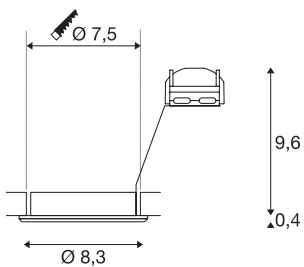

PIKA

recessed ceiling light, QPAR51, swivelling, brass, max. 50W

The swivelling high-voltage recessed fitting PIKA QPAR51 is available with a white, chrome, brass or silver-grey housing, and allows the desired beam angle to be individually directed. PIKA is a modern spotlight for extraordinary lighting. The electrical connection is made directly to the 230V mains supply.

TECHNICAL DATA

Item no.	1000720
Socket	GU10
Number of sockets	1
Tilt range	30 °
Rotating or tilting	tiltable
IP Code	IP 20
Assembly	Recessed
Assembly details	Ceiling
Number of through-wires	10
Primary nominal voltage	220-240V ~50/60Hz
Safety class	II
Wattage	50 W
Color	brass
Light outlet	direct
Height	10 cm
Diameter	8.3 cm
Net weight	0.142 kg
Gross weight	0.178 kg
Shape of cut-out	round
Installation depth	10 cm
Installation diameter	7.5 cm
BIG WHITE Page	228