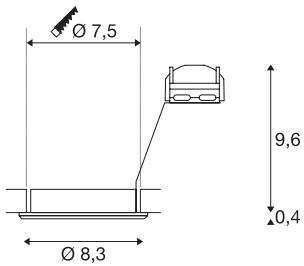

## PIKA

recessed ceiling light, QPAR51, swivelling, silver-grey, max. 50W

The swivelling high-voltage recessed fitting PIKA QPAR51 is available with a white, chrome, brass or silver-grey housing, and allows the desired beam angle to be individually directed. PIKA is a modern spotlight for extraordinary lighting. The electrical connection is made directly to the 230V mains supply.

## TECHNICAL DATA

Item no.	1000721
Socket	GU10
Number of sockets	1
Tilt range	30 °
Rotating or tilting	tiltable
IP Code	IP 20
Assembly	Recessed
Assembly details	Ceiling
Number of through-wires	10
Primary nominal voltage	220-240V ~50/60Hz
Safety class	II
Wattage	50 W
Color	grey
Light outlet	direct
Height	10 cm
Diameter	8.3 cm
Net weight	0.139 kg
Gross weight	0.175 kg
Shape of cut-out	round
Installation depth	10 cm
Installation diameter	7.5 cm
BIG WHITE Page	228