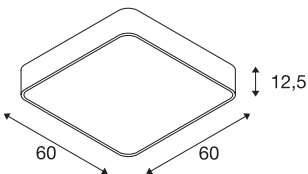

MEDO 60

ceiling light, LED, 3000K, square, white, 1-10V

The MEDO 60 CL Square has a clear edge, and adds a square version to the MEDO series. Thanks to having an integrated premium LED, it provides bright and uniform illumination. The ceiling light can be converted into a pendant using a suspension kit, and is therefore also ideal for rooms with high ceilings. The built-in LED driver allows direct connection to a mains supply of 120V – 240V.

TECHNICAL DATA

Item no.	1000726
IP Code	IP 20
Assembly	Surface
Assembly details	Ceiling
Primary nominal voltage	220-240V ~50/60Hz
Secondary power / voltage	1000 mA
Safety class	I
Wattage	39 W
Minimum ambient temperature	-20 °C
Maximum ambient temperature	40 °C
Rated standby power	0.5 W
Level of inrush current	6 A
Duration of inrush current	30 µs
Stroboscopic effect (SVM)	0.07
Lumen	3800 lm
Colour temperature	3000 Kelvin
Beam angle	105 °
Color	white
CRI	80
UGR ≤	22
LXXBXX data	L70B50
Service life	25000 h

Risk Group	1
Length	60 cm
Width	60 cm
Height	12.5 cm
Net weight	6.404 kg
Gross weight	8.134 kg
BIG WHITE Page	165