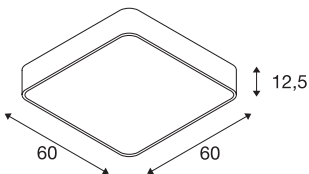

MEDO 60

ceiling light, LED, 3000K, square, silver-grey, 1-10V

The MEDO 60 CL Square has a clear edge, and adds a square version to the MEDO series. Thanks to having an integrated premium LED, it provides bright and uniform illumination. The ceiling light can be converted into a pendant using a suspension kit, and is therefore also ideal for rooms with high ceilings. The built-in LED driver allows direct connection to a mains supply of 120V – 240V.

TECHNICAL DATA

Item no.	1000727
IP Code	IP 20
Assembly	Surface
Assembly details	Ceiling
Primary nominal voltage	220-240V ~50/60Hz
Secondary power / voltage	1000 mA
Safety class	I
Wattage	39 W
Minimum ambient temperature	-20 °C
Maximum ambient temperature	40 °C
Rated standby power	0.5 W
Level of inrush current	6 A
Duration of inrush current	30 µs
Stroboscopic effect (SVM)	0.07
Lumen	3800 lm
Colour temperature	3000 Kelvin
Beam angle	105 °
Color	grey
CRI	80
UGR ≤	22
LXXBXX data	L70B50
Service life	25000 h

Risk Group	1
Length	60 cm
Width	60 cm
Height	12.5 cm
Net weight	6.564 kg
Gross weight	8.394 kg