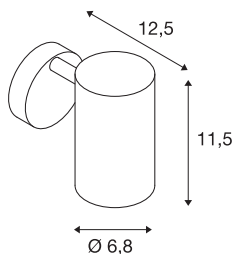

## ENOLA\_B

wall light, QPAR51, with switch, black, max. 50W

The ENOLA\_B wall and ceiling light comes in several colour variants and impresses with its elegant conical lamp shade and its puristic appearance for a wide range of accent lighting. The luminaire is made of aluminium and steel and, thanks to the GU10 socket, is suitable for both halogen and LED lamps. The luminaire is ready to be connected to a 230V supply.

## TECHNICAL DATA

Item no.	1000729
Socket	GU10
Number of sockets	1
Tilt range	90 °
Horizontal rotation range	350 °
Rotating or tilting	rotary Bar and tiltable
IP Code	IP 20
Assembly	Surface
Assembly details	Wall
Primary nominal voltage	220-240V ~50/60Hz
Safety class	I
Wattage	50 W
Color	black
Light outlet	direct
Width	9 cm
Height	11.4 cm
Depth	13 cm
Net weight	0.48 kg
Gross weight	0.634 kg
BIG WHITE Page	379