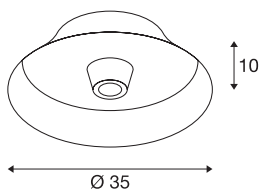

## BATO 35 CW

Indoor surface-mounted wall and ceiling light, brass, E27, max. 60W

The wall lights in the BATO family are available in two sizes and three colour variants. You can also choose between built-in LED light sources and an E27 socket. The range is completed with associated pendants lights and ceiling lights. The BATO is supplied ready for direct connection to a 230V mains power supply.

### TECHNICAL DATA

Item no.	1000748
Socket	E27
Number of sockets	1
IP Code	IP 20
Assembly	Surface
Assembly details	Ceiling, Wall
Primary nominal voltage	220-240V ~50/60Hz
Safety class	I
Wattage	60 W
Color	brass
Light outlet	diffuse
Height	10 cm
Diameter	35 cm
Net weight	1.071 kg
Gross weight	2.122 kg

## Recommended lamp

1005305	A60 E27 Mirrorhead , chrome LED light, 7.5W 2700K CRI90 180°
1005265	ST64 E27 , gold LED light, 7.5W 2500K CRI90 320°
1005303	A60 E27 , transparent LED light, 7.5W 2700K CRI90 320°
1005286	QT14 G9 , White LED light, 3.6W 3000K CRI90 300°