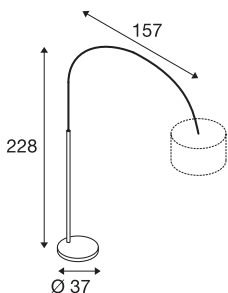

FENDA BOW BASIC

E27, chrome, max. 40W

With the FENDA BOW BASIS, the iconic bow floor stand becomes a new edition with a fresh design. Thanks to the chrome-coloured bow arm anchored in a solid base plate, the luminaire bridges the one meter distance from the base to the shade. The base allows it to be combined with various shades from the FENDA series. To ensure the best illumination, the bow arm can itself be rotated by 180°. Fitted with an E27 socket, the FENDA BOW BASIS is suitable for the use of LED and energy-saving lamps. The electrical connection is made directly to the 230V mains power supply thanks to the European flat plug. There is also a foot switch in the connection lead.

TECHNICAL DATA

Item no.	1000763
Socket	E27
Number of sockets	1
Horizontal rotation range	180 °
Rotating or tilting	rotary Bar and tiltable
IP Code	IP 20
Impact resistance class	IK 03
Impact resistance	0.35 Joule
Assembly	Mobile
Primary nominal voltage	220-240V ~50/60Hz
Safety class	II
Wattage	25 W
Color	chrome
Length	157 cm
Width	37 cm
Height	228 cm
Net weight	22.402 kg
Gross weight	25.219 kg
BIG WHITE Page	448