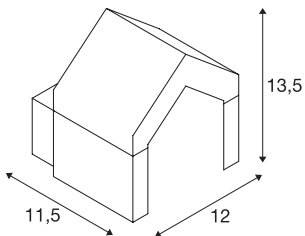

## TECHNICAL DATA

Item no.	1000797
IP Code	IP 54
Impact resistance class	IK 02
Impact resistance	0.2 Joule
Assembly	Surface
Assembly details	Wall
Primary nominal voltage	220-240V ~50/60Hz
Safety class	I
Wattage	8 W
Minimum ambient temperature	-20 °C
Maximum ambient temperature	45 °C
Level of inrush current	22 A
Duration of inrush current	54 µs
Stroboscopic effect (SVM)	5.84
Lumen	330 lm
Colour temperature	3000 Kelvin
Color	anthracite
CRI	80
LXXBXX data	L70B50
Service life	30000 h
Light distribution	symmetric
Light outlet	direct

## Light Source

954796	
--------	--

Width	12 cm
Height	13.5 cm
Depth	11.5 cm
Net weight	0.837 kg
Gross weight	1.008 kg
BIG WHITE Page	780