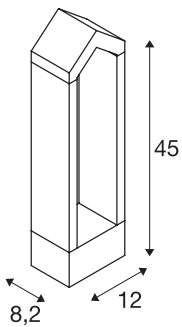

RASCALI 45 Pole

LED Outdoor floor stand, anthracite, 3000K

The RASCALI outdoor floor stand impresses with its unusual design and innovative LED light source. The luminaire is suitable for outdoor use because of its IP65 protection class. The range is completed with an appropriate wall light. The BONA is supplied ready for direct connection to a 230V mains power supply.

TECHNICAL DATA

Item no.	1000799
IP Code	IP 65
Impact resistance class	IK 02
Impact resistance	0.2 Joule
Assembly	Surface
Assembly details	Ground
Primary nominal voltage	220-240V ~50/60Hz
Safety class	I
Wattage	8 W
Minimum ambient temperature	-20 °C
Maximum ambient temperature	45 °C
Level of inrush current	22 A
Duration of inrush current	54 µs
Stroboscopic effect (SVM)	5.84
Lumen	360 lm
Colour temperature	3000 Kelvin
Color	anthracite
CRI	90
LXXBXX data	L70B50
Service life	30000 h
Light distribution	symmetric
Light outlet	direct

Light Source

954796

Length	12 cm
Width	8.2 cm
Height	45 cm
Net weight	2.215 kg
Gross weight	2.542 kg
BIG WHITE Page	684