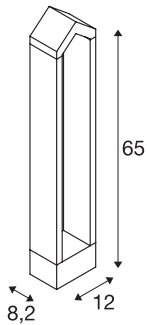

RASCALI 65 Pole

LED Outdoor floor stand, anthracite, 3000K

The RASCALI outdoor floor stand impresses with its unusual design and innovative LED light source. The luminaire is suitable for outdoor use because of its IP65 protection class. The range is completed with an appropriate wall light. The RASCALI is supplied ready for direct connection to 230V mains voltage supply.

TECHNICAL DATA

Item no.	1000801
IP Code	IP 65
Impact resistance class	IK 02
Impact resistance	0.2 Joule
Assembly	Surface
Assembly details	Ground
Primary nominal voltage	220-240V ~50/60Hz
Safety class	I
Wattage	8 W
Minimum ambient temperature	-20 °C
Maximum ambient temperature	45 °C
Level of inrush current	22 A
Duration of inrush current	54 µs
Stroboscopic effect (SVM)	5.84
Lumen	360 lm
Colour temperature	3000 Kelvin
Color	anthracite
CRI	90
LXXBXX data	L70B50
Service life	30000 h
Light distribution	symmetric
Light outlet	direct

Light Source

954796	
--------	---

Length	12 cm
Width	8.2 cm
Height	65 cm
Net weight	2.764 kg
Gross weight	3.212 kg
BIG WHITE Page	684