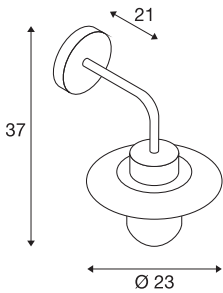

MOLAT

outdoor wall light, E27, anthracite, max. 60W, IP44

The MOLAT wall light equipped with an E27 socket is made from painted aluminium and a pane of glass which covers the socket. The lamp head attached to the curved arm faces downwards. It is suitable for use outdoors thanks to its IP44 protection class. The electrical connection of the luminaire, which is available in anthracite, is made to the 230V mains power supply.

TECHNICAL DATA

Item no.	1000820
Socket	E27
Number of sockets	1
IP Code	IP 44
Impact resistance class	IK 02
Impact resistance	0.2 Joule
Assembly	Surface
Assembly details	Wall
Primary nominal voltage	220-240V ~50/60Hz
Safety class	I
Wattage	60 W
Color	anthracite
Light distribution	rotational symmetric
Light outlet	diffuse
Length	37 cm
Width	23 cm
Height	23 cm
Net weight	1.134 kg
Gross weight	1.641 kg
BIG WHITE Page	777