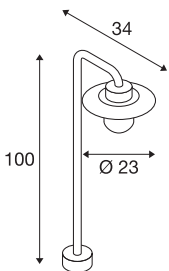

MOLAT POLE

Outdoor standing light, IP44, E27, anthracite, max. 60W

The MOLAT POLE floor stand, which is equipped with an E27 socket, is made from painted aluminium and glass which covers the built-in socket. The lamp head attached to the curved arm faces downwards. It is suitable for use outdoors thanks to its IP44 protection class. A wall light is also available to round off the range of outdoor lighting. The electrical connection of the luminaire, which is available in anthracite, is made to the 230V mains power supply.

TECHNICAL DATA

Item no.	1000822
Socket	E27
Number of sockets	1
IP Code	IP 44
Impact resistance class	IK 02
Impact resistance	0.2 Joule
Assembly	Surface
Assembly details	Ground
Primary nominal voltage	220-240V ~50/60Hz
Safety class	I
Wattage	60 W
Color	anthracite
Light distribution	rotational symmetric
Light outlet	diffuse
Height	100 cm
Depth	34 cm
Diameter	23 cm
Net weight	2.223 kg
Gross weight	3.049 kg
BIG WHITE Page	661