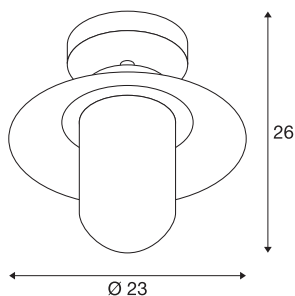

MOLAT

outdoor ceiling light, E27, anthracite, max. 60W, IP44

The MOLAT ceiling light equipped with an E27 socket is made of painted aluminium and a pane of glass which covers the socket. The mounted lamp head is fixed and faces downwards. It is suitable for use outdoors thanks to its IP44 protection class. The electrical connection of the luminaire, which is available in anthracite, is made to the 230V mains power supply.

TECHNICAL DATA

Item no.	1000823
Socket	E27
Number of sockets	1
IP Code	IP 44
Impact resistance class	IK 02
Impact resistance	0.2 Joule
Assembly	Surface
Assembly details	Ceiling
Primary nominal voltage	220-240V ~50/60Hz
Safety class	I
Wattage	60 W
Color	anthracite
Light distribution	rotational symmetric
Light outlet	diffuse
Depth	26 cm
Diameter	23 cm
Net weight	1.059 kg
Gross weight	1.574 kg
BIG WHITE Page	799