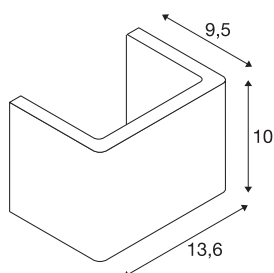

MANA

lamp shade, W/H/D 13,5/10/9,9 cm, plaster, white

MANA lamp shade made from plaster, 136 mm in diameter and 100 mm high in white.

TECHNICAL DATA

Item no.	1000824
IP Code	IP 20
Color	white
Light distribution	asymmetric
Light outlet	direct - indirect
Width	13.6 cm
Height	10 cm
Depth	9.5 cm
Net weight	0.712 kg
Gross weight	0.949 kg
BIG WHITE Page	351