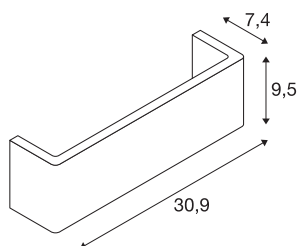

MANA

lamp shade W/H/D 30,9/9,5/7,4 cm, plaster, white

MANA lamp shade made from plaster, 309 mm in diameter and 95 mm high in white.

TECHNICAL DATA

Item no.	1000825
IP Code	IP 20
Color	white
Width	30.9 cm
Height	9.5 cm
Depth	7.4 cm
Net weight	0.94 kg
Gross weight	1.437 kg
BIG WHITE Page	353