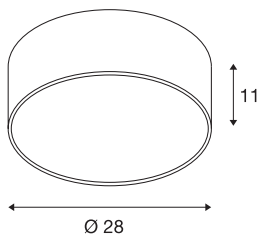

MEDO 30

ceiling light, LED, 3000K, black, 1-10V

The high-quality MEDO CL impresses with its clear design and the elegant synergy of the aluminium and glass materials that have been used. Thanks to having an integrated premium LED, it generates a bright and homogeneous light. The ceiling light can be converted into a pendant using a suspension kit, and is therefore also ideal for rooms with high ceilings. The built-in LED driver makes direct connection to a 120V to 240V mains supply possible.

TECHNICAL DATA

Item no.	1000855
IP Code	IP 20
Assembly	Surface
Assembly details	Ceiling,Ceiling with Acc.
Primary nominal voltage	220-240V ~50/60Hz
Secondary power / voltage	350 mA
Safety class	I
Wattage	15 W
Minimum ambient temperature	-20 °C
Maximum ambient temperature	40 °C
Level of inrush current	1.84 A
Duration of inrush current	26.2 µs
Stroboscopic effect (SVM)	0.05
Lumen	1000 lm
Colour temperature	3000 Kelvin
Beam angle	105 °
Color	black
CRI	80
UGR ≤	25
LXXBXX data	L70B50
Service life	25000 h
Risk Group	1

Height	11 cm
Diameter	28 cm
Net weight	0.846 kg
Gross weight	1.341 kg