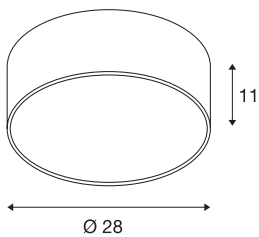

## MEDO 30

ceiling light, LED, 3000K, white, 1-10V

The high-quality MEDO CL impresses with its clear design and the elegant synergy of the aluminium and glass materials that have been used. Thanks to having an integrated premium LED, it generates a bright and homogeneous light. The ceiling light can be converted into a pendant using a suspension kit, and is therefore also ideal for rooms with high ceilings. The built-in LED driver makes direct connection to a 120V to 240V mains supply possible.

## TECHNICAL DATA

Item no.	1000856
IP Code	IP 20
Assembly	Surface
Assembly details	Ceiling, Ceiling with Acc.
Primary nominal voltage	220-240V ~50/60Hz
Secondary power / voltage	350 mA
Safety class	I
Wattage	15 W
Minimum ambient temperature	-20 °C
Maximum ambient temperature	40 °C
Level of inrush current	1.84 A
Duration of inrush current	26.2 $\mu$ s
Stroboscopic effect (SVM)	0.05
Lumen	1000 lm
Colour temperature	3000 Kelvin
Beam angle	105 °
Color	white
CRI	80
UGR $\leq$	25
LXXBXX data	L70B50
Service life	25000 h
Risk Group	1

Height	11 cm
Diameter	28 cm
Net weight	0.851 kg
Gross weight	1.353 kg