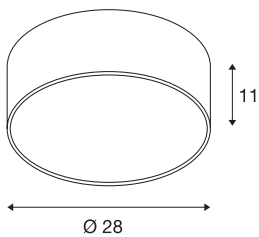

MEDO 30

ceiling light, LED, 3000K, silver-grey, 1-10V

The high-quality MEDO CL impresses with its clear design and the elegant synergy of the aluminium and glass materials that have been used. Thanks to having an integrated premium LED, it generates a bright and homogeneous light. The ceiling light can be converted into a pendant using a suspension kit, and is therefore also ideal for rooms with high ceilings. The built-in LED driver makes direct connection to a 120V to 240V mains supply possible.

TECHNICAL DATA

Item no.	1000857
IP Code	IP 20
Assembly	Surface
Assembly details	Ceiling, Ceiling with Acc.
Primary nominal voltage	220-240V ~50/60Hz
Secondary power / voltage	350 mA
Safety class	I
Wattage	15 W
Minimum ambient temperature	-20 °C
Maximum ambient temperature	40 °C
Level of inrush current	1.84 A
Duration of inrush current	26.2 μ s
Stroboscopic effect (SVM)	0.05
Lumen	1000 lm
Colour temperature	3000 Kelvin
Beam angle	105 °
Color	grey
CRI	80
UGR \leq	25
LXXBXX data	L70B50
Service life	25000 h
Risk Group	1

Height	11 cm
Diameter	28 cm
Net weight	0.831 kg
Gross weight	1.311 kg