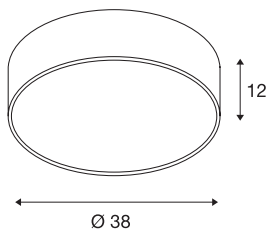

## TECHNICAL DATA

Item no.	1000864
IP Code	IP 20
Assembly	Surface
Assembly details	Ceiling, Ceiling with Acc.
Primary nominal voltage	220-240V ~50/60Hz
Secondary power / voltage	700 mA
Safety class	I
Wattage	28 W
Minimum ambient temperature	-20 °C
Maximum ambient temperature	40 °C
Rated standby power	0.5 W
Level of inrush current	6 A
Duration of inrush current	30 µs
Stroboscopic effect (SVM)	0.07
Lumen	2450 lm
Colour temperature	3000 Kelvin
Beam angle	105 °
Color	black
CRI	80
UGR ≤	25
LXXBXX data	L70B50
Service life	30000 h

Risk Group	1
Height	12 cm
Diameter	38 cm
Net weight	1.345 kg
Gross weight	2.234 kg