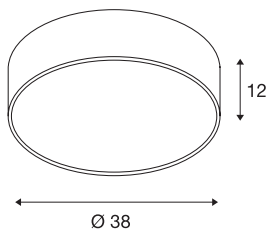

MEDO 40

ceiling light, LED, 3000K, white, 1-10V

The high-quality MEDO CL impresses with its clear design and the elegant synergy of the aluminium and glass materials that have been used. Thanks to having an integrated premium LED, it generates a bright and homogeneous light. The ceiling light can be converted into a pendant using a suspension kit, and is therefore also ideal for rooms with high ceilings. The built-in LED driver makes direct connection to a 120V to 240V mains supply possible.

TECHNICAL DATA

Item no.	1000865
IP Code	IP 20
Assembly	Surface
Assembly details	Ceiling, Ceiling with Acc.
Primary nominal voltage	220-240V ~50/60Hz
Secondary power / voltage	700 mA
Safety class	I
Wattage	28 W
Minimum ambient temperature	-20 °C
Maximum ambient temperature	40 °C
Rated standby power	0.5 W
Level of inrush current	6 A
Duration of inrush current	30 µs
Stroboscopic effect (SVM)	0.07
Lumen	2450 lm
Colour temperature	3000 Kelvin
Beam angle	105 °
Color	white
CRI	80
UGR ≤	25
LXXBXX data	L70B50
Service life	30000 h

Risk Group	1
Height	12 cm
Diameter	38 cm
Net weight	1.409 kg
Gross weight	2.456 kg