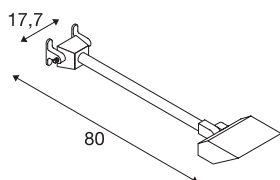

## TODAY

outdoor display fitting, LED, 4000K, white, long, IP65

The powerful display fitting TODAY is made of painted aluminium which covers the built-in LED. The lamp head can be tilted and is mounted on a straight beam. With protection class IP65, it is suitable for outdoor use. The electrical connection of the luminaire, which comes in black, white and silver-grey, is made directly to the 230V mains power supply. This luminaire has a built-in, powerful 29W LED lamp.

## TECHNICAL DATA

Item no.	1000881
Rotating or tilting	tiltable
IP Code	IP 65
Impact resistance class	IK 02
Impact resistance	0.2 Joule
Assembly	Surface
Assembly details	Wall
Primary nominal voltage	220-240V ~50/60Hz
Secondary power / voltage	640 mA
Safety class	I
Wattage	29 W
Stroboscopic effect (SVM)	1.3
Lumen	2800 lm
Colour temperature	4000 Kelvin
Beam angle	140 °
Color	white
CRI	70
LXXBXX data	L70B50
Service life	40000 h
Light distribution	symmetric
Light outlet	direct
Width	17.7 cm

## Light Source

916541	
--------	--

Height	23.2 cm
Depth	66.6 cm
Net weight	1.775 kg
Gross weight	2.134 kg
BIG WHITE Page	783