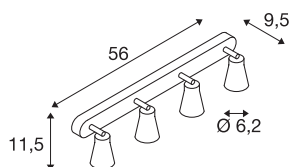

AVO CW Quad

Indoor surface-mounted wall and ceiling light, QPAR-51, silver, max. 50W

The wall and ceiling lights in the AVO series, with one to four adjustable lamp heads fitted to the canopy. The luminaire is made of aluminium and, thanks to the GU10 socket, is suitable for both halogen and LED lamps. The electrical connection of the luminaire, which comes in various colours, is made directly to the 230V mains supply.

TECHNICAL DATA

Item no.	1000897
Socket	GU10
Number of sockets	4
Tilt range	90 °
Horizontal rotation range	320 °
Rotating or tilting	rotary Bar and tiltable
IP Code	IP 20
Assembly	Surface
Assembly details	Ceiling,Wall
Primary nominal voltage	220-240V ~50/60Hz
Safety class	I
Wattage	50 W
Color	grey
Light outlet	direct
Length	56 cm
Width	11.5 cm
Height	9.5 cm
Net weight	1.019 kg
Gross weight	1.319 kg