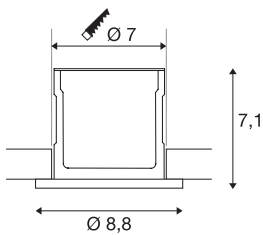

KAMUELA

fire protection recessed ceiling light, LED, 3000K, black, 38°, dimmable, IP65

The KAMUEL ECO LED recessed fitting is equipped with an integrated premium LED. The recessed light is made of aluminium and plastic and is fitted with a warm-white LED. The fire-resistant recessed fitting series is fire-resistant for at least 90 minutes. An appropriate dimmable constant current driver is integrated for operating the recessed fitting, and is therefore suitable for direct connection to 230 Volts. This luminaire contains built-in LED lamps and is available with different housing colours.

TECHNICAL DATA

Item no.	1001015
IP Code	IP 65
Impact resistance class	IK 02
Impact resistance	0.2 Joule
Assembly	Recessed
Assembly details	Ceiling
Dimmable	Yes
Dimming technology	Leading edge, trailing edge
Primary nominal voltage	220-240V ~50Hz
Safety class	II
Wattage	6 W
Minimum ambient temperature	-20 °C
Maximum ambient temperature	40 °C
Level of inrush current	1.2 A
Duration of inrush current	70 µs
Stroboscopic effect (SVM)	0
Lumen	500 lm
Colour temperature	3000 Kelvin
Beam angle	38 °
Color	black
CRI	84
LXXBXX data	L70B50

Light Source

916388 

Service life	25000 h
Height	7.1 cm
Diameter	8.8 cm
Net weight	0.258 kg
Gross weight	0.306 kg
Shape of cut-out	round
Installation depth	7.1 cm
Installation diameter	7 cm
BIG WHITE Page	236