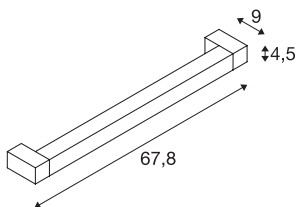

LONG GRILL

wall and ceiling lights, LED, 3000K, black

The LONG GRILL LED wall and ceiling light is a professional luminaire for surface mounting. There is an LED with 20W within its rectangular frame. It is the rotating element that makes this luminaire so special. The lamp unit can be rotated by 180°. This luminaire is ready to be directly connected to the 230V mains supply. This luminaire contains built-in LED lamps.

TECHNICAL DATA

Item no.	1001020
Number of different light outlets	1
Rotating or tilting	tiltable
IP Code	IP 20
Assembly	Surface
Assembly details	Ceiling,Wall
Primary nominal voltage	220-240V ~50/60Hz
Secondary power / voltage	700 mA
Safety class	I
Wattage	20 W
Stroboscopic effect (SVM)	0
Lumen	1600 lm
Colour temperature	3000 Kelvin
Beam angle	110 °
Color	black
CRI	80
LXXBXX data	L70B50
Service life	30000 h
Light distribution	symmetric
Light outlet	direct
Light outlet 2	indirect
Length	67.8 cm

Light Source

916371	
--------	--

Width	9 cm
Height	4.5 cm
Net weight	1.351 kg
Gross weight	1.642 kg
BIG WHITE Page	430