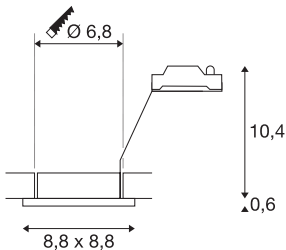

DOLIX OUT QPAR51

square, white

The DOLIX OUT high-voltage recessed ceiling light is made from aluminium and is equipped with a glass for protection against splashing water. Rated IP65 it can be used outdoors or in damp areas. Thanks to the already incorporated GU10 high-voltage socket, the DOLIX OUT recessed ceiling light is ready for direct connection to 230V mains supply.

TECHNICAL DATA

Item no.	1001169
Socket	GU10
Number of sockets	1
IP Code	IP 65
Impact resistance class	IK 02
Impact resistance	0.2 Joule
Assembly	Recessed
Assembly details	Ceiling
Primary nominal voltage	220-240V ~50/60Hz
Safety class	II
Wattage	50 W
Color	white
Light outlet	direct
Length	8.8 cm
Width	8.8 cm
Height	11 cm
Net weight	0.2 kg
Gross weight	0.234 kg
Shape of cut-out	round
Installation depth	11 cm
Installation diameter	6.8 cm
BIG WHITE Page	235