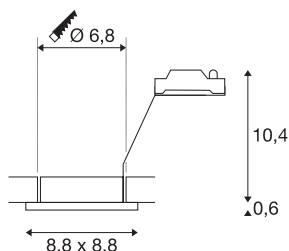

DOLIX OUT QPAR51

square, silver-grey

The DOLIX OUT high-voltage recessed ceiling light is made from aluminium and is equipped with a glass for protection against splashing water. Rated IP65 it can be used outdoors or in damp areas. Thanks to the already incorporated GU10 high-voltage socket, the DOLIX OUT recessed ceiling light is ready for direct connection to 230V mains supply.

TECHNICAL DATA

Item no.	1001171
Socket	GU10
Number of sockets	1
IP Code	IP 65
Impact resistance class	IK 02
Impact resistance	0.2 Joule
Assembly	Recessed
Assembly details	Ceiling
Primary nominal voltage	220-240V ~50/60Hz
Safety class	II
Wattage	50 W
Color	grey
Light outlet	direct
Length	8.8 cm
Width	8.8 cm
Height	11 cm
Net weight	0.197 kg
Gross weight	0.231 kg
Shape of cut-out	round
Installation depth	11 cm
Installation diameter	6.8 cm
BIG WHITE Page	235