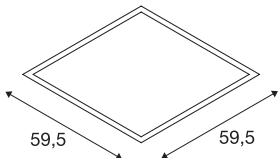

## VALETO® LED PANEL

LED Indoor recessed ceiling light, 600x600mm, UGR<19

The LED VALETO PANEL comes in two sizes and is a modern, space-saving solution for an efficient type of basic lighting. Because the light is fully compatible with Valeto Smart, the light colour can be set to between 2700 and 6500 Kelvin. With this product you reach a pleasant, homogeneous and glare-free lighting feeling. An aperture angle under 19° is achieved here.

## TECHNICAL DATA

Item no.	1001250
Number of different light outlets	1
IP Code	IP 20
Assembly	Recessed
Assembly details	Ceiling
Dimmable	Yes
Dimming technology	Dim-to-Warm,Zigbee
Primary nominal voltage	100-240V ~50/60Hz
Secondary power / voltage	950 mA
Safety class	II
Wattage	39.55 W
Minimum ambient temperature	-20 °C
Maximum ambient temperature	45 °C
Network rated standby power	0.29 W
Level of inrush current	56 A
Duration of inrush current	1.82 µs
Stroboscopic effect (SVM)	0.02
Lumen	3600-4000 lm
Colour temperature	2700-6500 Kelvin
Beam angle	95 °
Color	white
CRI	80

## Light Source

916627 

UGR $\leq$	19
LXXBXX data	L70B50
Service life	25000 h
Length	59.5 cm
Width	59.5 cm
Height	1.1 cm
Net weight	3.191 kg
Gross weight	3.79 kg