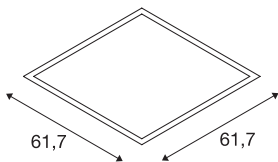

## VALETO® LED PANEL

LED Indoor recessed ceiling light, 620x620mm, UGR<19

The LED VALETO PANEL comes in two sizes and is a modern, space-saving solution for an efficient type of basic lighting. Because the light is fully compatible with Valeto Smart, the light colour can be set to between 2700 and 6500 Kelvin. With this product you reach a pleasant, homogeneous and glare-free lighting feeling. An aperture angle under 19° is achieved here.

## TECHNICAL DATA

Item no.	1001251
Number of different light outlets	1
IP Code	IP 20
Assembly	Recessed
Assembly details	Ceiling
Dimmable	Yes
Dimming technology	Dim-to-Warm,Zigbee
Primary nominal voltage	100-240V ~50/60Hz
Secondary power / voltage	950 mA
Safety class	II
Wattage	39.55 W
Minimum ambient temperature	-20 °C
Maximum ambient temperature	45 °C
Network rated standby power	0.29 W
Level of inrush current	56 A
Duration of inrush current	1.82 µs
Stroboscopic effect (SVM)	0.02
Lumen	3600-4000 lm
Colour temperature	2700-6500 Kelvin
Beam angle	95 °
Color	white
CRI	80

## Light Source

916605 

UGR $\leq$	19
LXXBXX data	L70B50
Service life	25000 h
Length	62 cm
Width	62 cm
Height	1.1 cm
Net weight	3.407 kg
Gross weight	4.034 kg