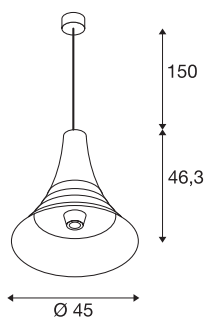

BATO 45 PD

Indoor pendant light, black/brass, E27, max. 60W

The pendants in the BATO family are available in two sizes and three colour variants. You can also choose between built-in LED light sources and an E27 socket. The family is completed with associated wall lights and ceiling lights. The BATO is supplied ready for direct connection to a 230V mains power supply.

TECHNICAL DATA

Item no.	1001265
Socket	E27
Number of sockets	1
IP Code	IP 20
Assembly	Surface
Assembly details	Ceiling
Primary nominal voltage	220-240V ~50/60Hz
Safety class	I
Wattage	60 W
Color	gold
Light outlet	diffuse
Height	46.3 cm
Diameter	45 cm
Pendant length	150 cm
Net weight	2.616 kg
Gross weight	4.513 kg

Recommended lamp

1005310	G125 E27 , transparent LED light, 7.5W 2700K CRI90 320°
---------	---