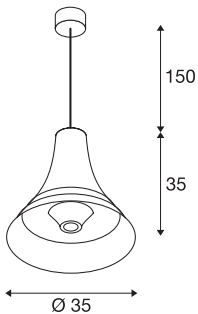

BATO 35 PD

Indoor pendant light, black/brass, E27, max. 60W

The pendants in the BATO family are available in two sizes and three colour variants. You can also choose between built-in LED light sources and an E27 socket. The family is completed with associated wall lights and ceiling lights. The BATO is supplied ready for direct connection to a 230V mains power supply.

TECHNICAL DATA

Item no.	1001266
Socket	E27
Number of sockets	1
IP Code	IP 20
Assembly	Surface
Assembly details	Ceiling
Primary nominal voltage	220-240V ~50/60Hz
Safety class	I
Wattage	60 W
Color	gold
Light outlet	diffuse
Height	35 cm
Diameter	35 cm
Pendant length	150 cm
Net weight	1.43 kg
Gross weight	2.783 kg

Recommended lamp

1005305	A60 E27 Mirrorhead , chrome LED light, 7.5W 2700K CRI90 180°
---------	--