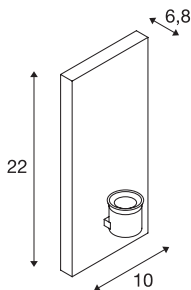

## FENDA Basis

**WL, Indoor surface-mounted wall light, E27, max. 40-W, white**

The FENDA Base from our MIX & MATCH System enables individual combinations with our variously coloured FENDA Lamp Shades. With its built-in E27 holder, the luminaire is suitable for LEDs and energy saving lamps.

## TECHNICAL DATA

Item no.	1001272
Socket	E27
Number of sockets	1
IP Code	IP 20
Assembly	Surface
Assembly details	Wall
Primary nominal voltage	220-240V ~50/60Hz
Safety class	I
Wattage	40 W
Color	white
Width	10 cm
Height	22 cm
Depth	6.8 cm
Net weight	0.483 kg
Gross weight	0.646 kg
BIG WHITE Page	380