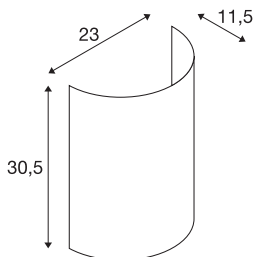

FENDA half shade

black

FENDA light shade in modern colours for the FENDA Basis wall light 1001272

TECHNICAL DATA

Item no.	1001273
Color	black
Width	23 cm
Height	30 cm
Depth	12 cm
Net weight	0.25 kg
Gross weight	0.602 kg
BIG WHITE Page	380