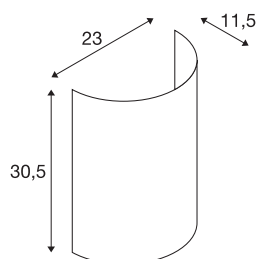

FENDA half shade

white

FENDA light shade in modern colours for the FENDA Basis wall light 1001272

TECHNICAL DATA

Item no.	1001275
Color	white
Width	23 cm
Height	30 cm
Depth	12 cm
Net weight	0.215 kg
Gross weight	0.524 kg
BIG WHITE Page	380