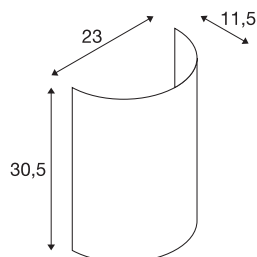

FENDA half shade

beige

FENDA light shade in modern colours for the FENDA Basis wall light 1001272

TECHNICAL DATA

Item no.	1001276
Color	beige
Width	23 cm
Height	30 cm
Depth	12 cm
Net weight	0.263 kg
Gross weight	0.574 kg
BIG WHITE Page	380